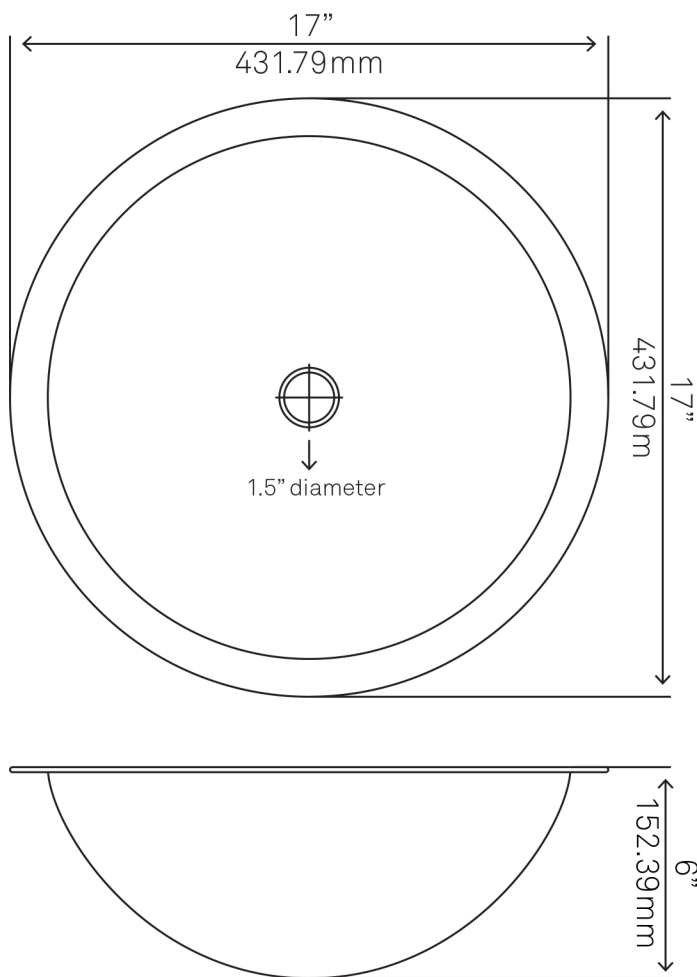

TCU-001AN CARACAS Copper Bath Sink, Antique

Requested By: _____

Specific Features: _____

STANDARD SPECIFICATIONS:

- Round bath sink with flat lip
- Hand-hammered antique finish
- Drop-in or Undermount installation
- Artisan hand crafted
- 18-gauge recycled copper
- Lead-free
- Approximate dimensions
- Tolerance = +/- 1/2"
- 1" flat rim
- Inner 15 x 5.5-inches
- 1.5-inch drain opening
- Standard U.S. plumbing connection
- Made in Mexico